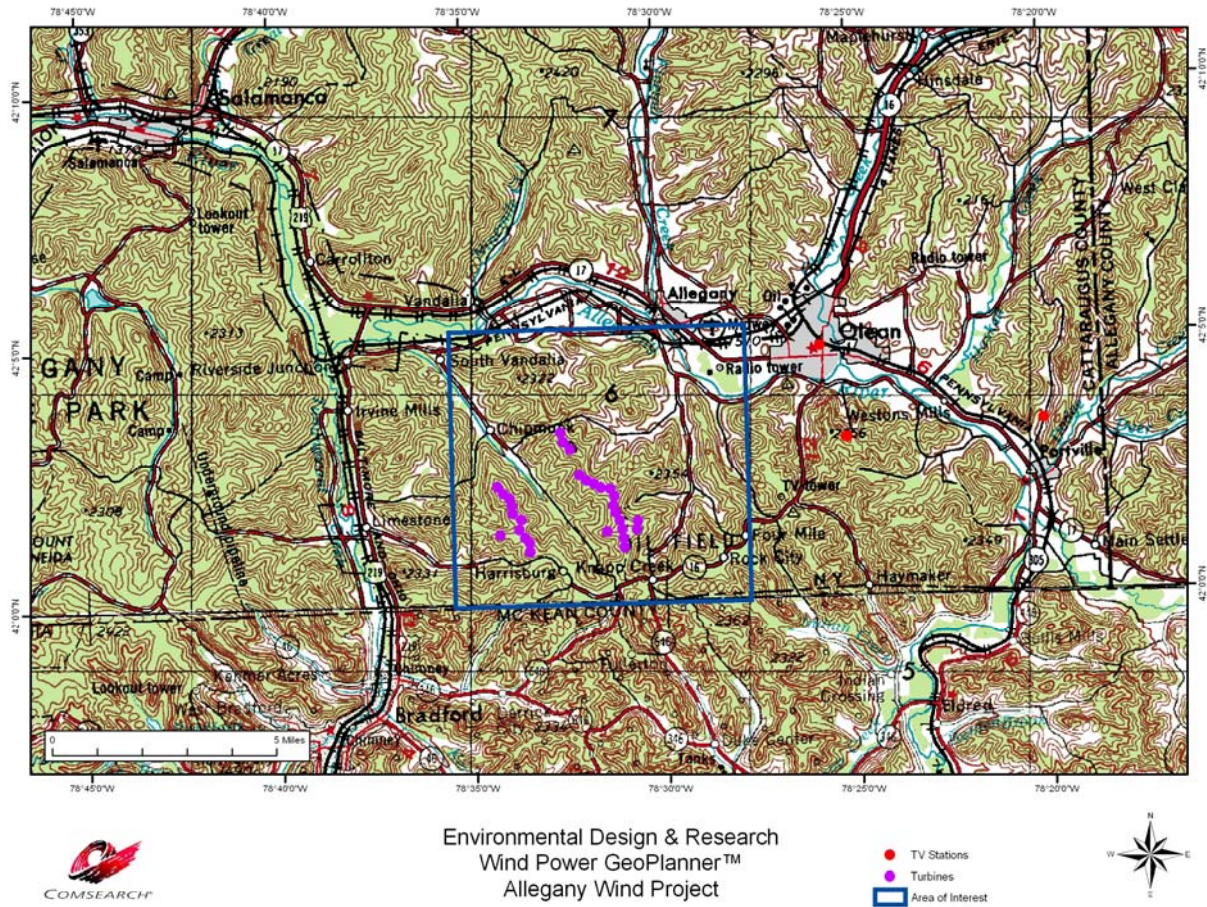

Table 2 Off-Air TV Channels within 40 Miles of the Allegany Wind Energy Project

Location	State	Call Sign	Channel	Service	Status	Distance
OLEAN	NY	WONS-LP	25	CA	LIC	5.50 mi
OLEAN	NY	W30BW	30	TX	LIC	5.53 mi
ARCADE	NY	960405L4	62	TV	APP	5.53 mi
OLEAN	NY	W20AB	20	TX	LIC	5.58 mi
ARCADE	NY	NEW	56	DN	APP	9.93 mi
CUBA	NY	W60AJ	60	TX	LIC	16.17 mi
BOLIVAR & RICHBURG	NY	W68AJ	68	TX	LIC	17.69 mi
ARCADE	NY	960404KL	62	TV	APP	23.73 mi
ALLENTOWN, ETC.	NY	W59AH	59	TX	LIC	23.78 mi
ARCADE	NY	960404LB	62	TV	APP	24.57 mi
SPRINGVILLE	NY	WNGS	67	TV	LIC	25.93 mi
FRIENDSHIP & BELMONT	NY	W62AS	62	TX	LIC	26.46 mi
ARCADE	NY	960405L7	62	TV	APP	27.83 mi
RUSHFORD & HOUGHTON	NY	DW56AV	56	TX	LIC	29.17 mi
KENNEDY	NY	W56AD	56	TX	LIC	29.36 mi
WELLSVILLE & SCIO	NY	W56AU	56	TX	LIC	29.62 mi
ARCADE	NY	960111KN	62	TV	APP	30.31 mi
ARCADE	NY	960405XN	62	TV	APP	30.31 mi
ARCADE	NY	960404LH	62	TV	APP	30.43 mi
ARCADE	NY	960405XF	62	TV	APP	30.75 mi
ARCADE	NY	960405LY	62	TV	APP	30.99 mi
ANGELICA, ETC.	NY	W65AJ	65	TX	LIC	31.21 mi
ARCADE	NY	960111KN	62	TA	-	33.17 mi
CHERRY CREEK, ETC.	NY	W62AE	62	TX	LIC	33.27 mi
JAMESTOWN	NY	W10BH	10	TX	LIC	36.18 mi
ANDOVER	NY	W61AJ	61	TX	LIC	36.76 mi
JAMESTOWN	NY	DW46BA	46	TA	-	37.09 mi
WHITESVILLE	NY	W64AJ	64	TX	LIC	38.83 mi
FILLMORE	NY	W62AQ	62	TX	LIC	39.06 mi
JAMESTOWN	NY	NEW	31	LD	APP	39.34 mi
JAMESTOWN	NY	900725KG	46	TV	APP	39.35 mi

Figure 1 Allegany Wind Farm Project Boundaries and Local Communities

Figure 2 TV Stations within 100 Miles of the Allegany Wind Farm Project