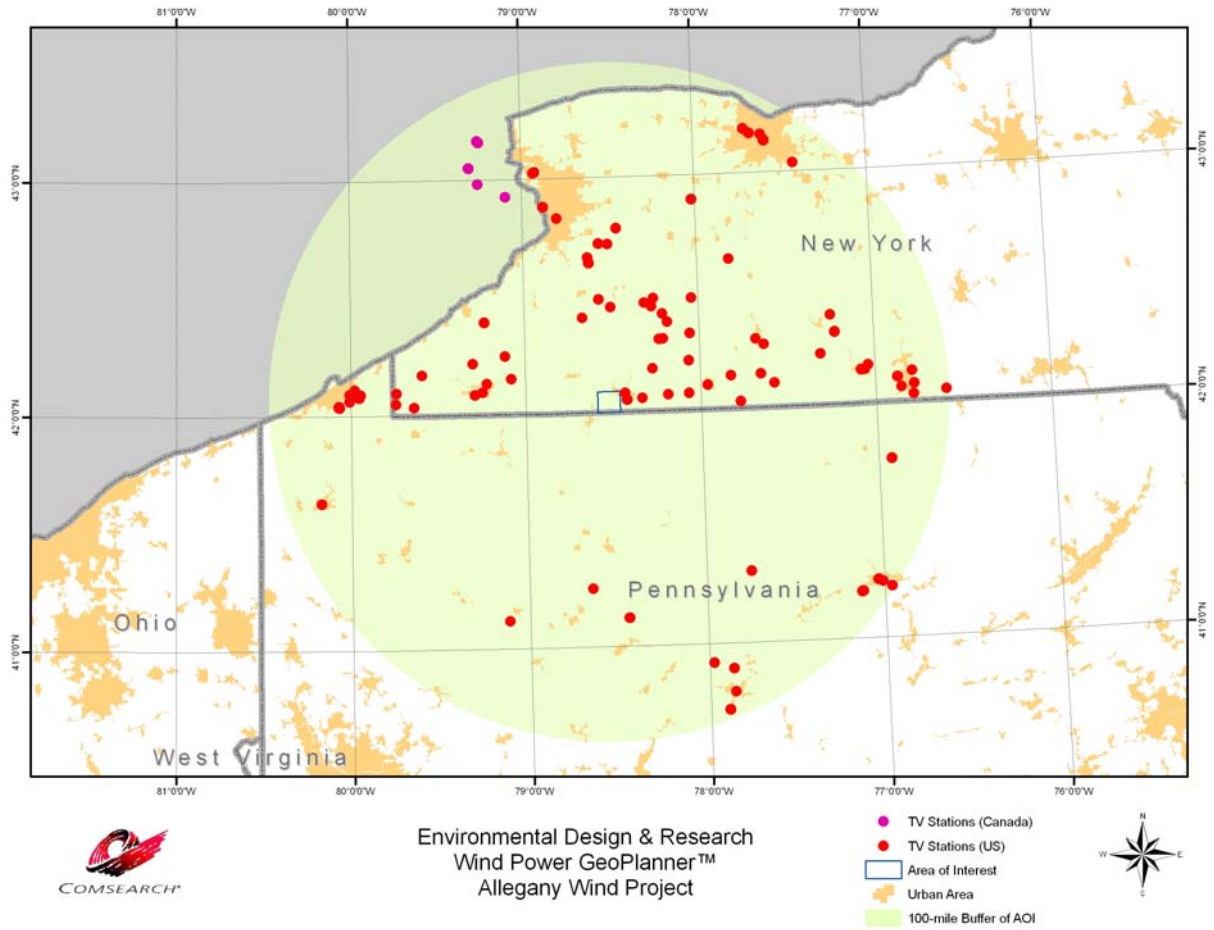

19700 Janelia Farms Blvd
 Ashburn, VA 20147
 703-726-5500

Off-Air TV Reception Analysis of the Allegany Wind Energy Project in Cattaraugus County, New York

Comsearch was contracted by Environmental Design and Research (EDR) to identify all of the off-air television stations within 100-mile radius of the proposed Allegany Wind Energy Project in Cattaraugus County, New York. Off-air stations are television broadcasters that transmit signals that can be received directly on a television receiver from terrestrially located broadcast facilities. Comsearch examined the coverage of the off-air TV stations and the communities in the area that could potentially have degraded television reception because of the location of the wind turbines. The proposed wind energy facility boundaries and local communities are plotted in the map shown in Figure 1 of this memorandum. Table 1 lists the off-air television stations within 100 miles of the wind project. Figure 2 shows all of the television stations within 100 mile radius of the proposed wind facility.

Figure 1 Allegany Wind Farm Project Boundaries and Local Communities

Figure 2 TV Stations within 100 Miles of the Allegany Wind Farm Project